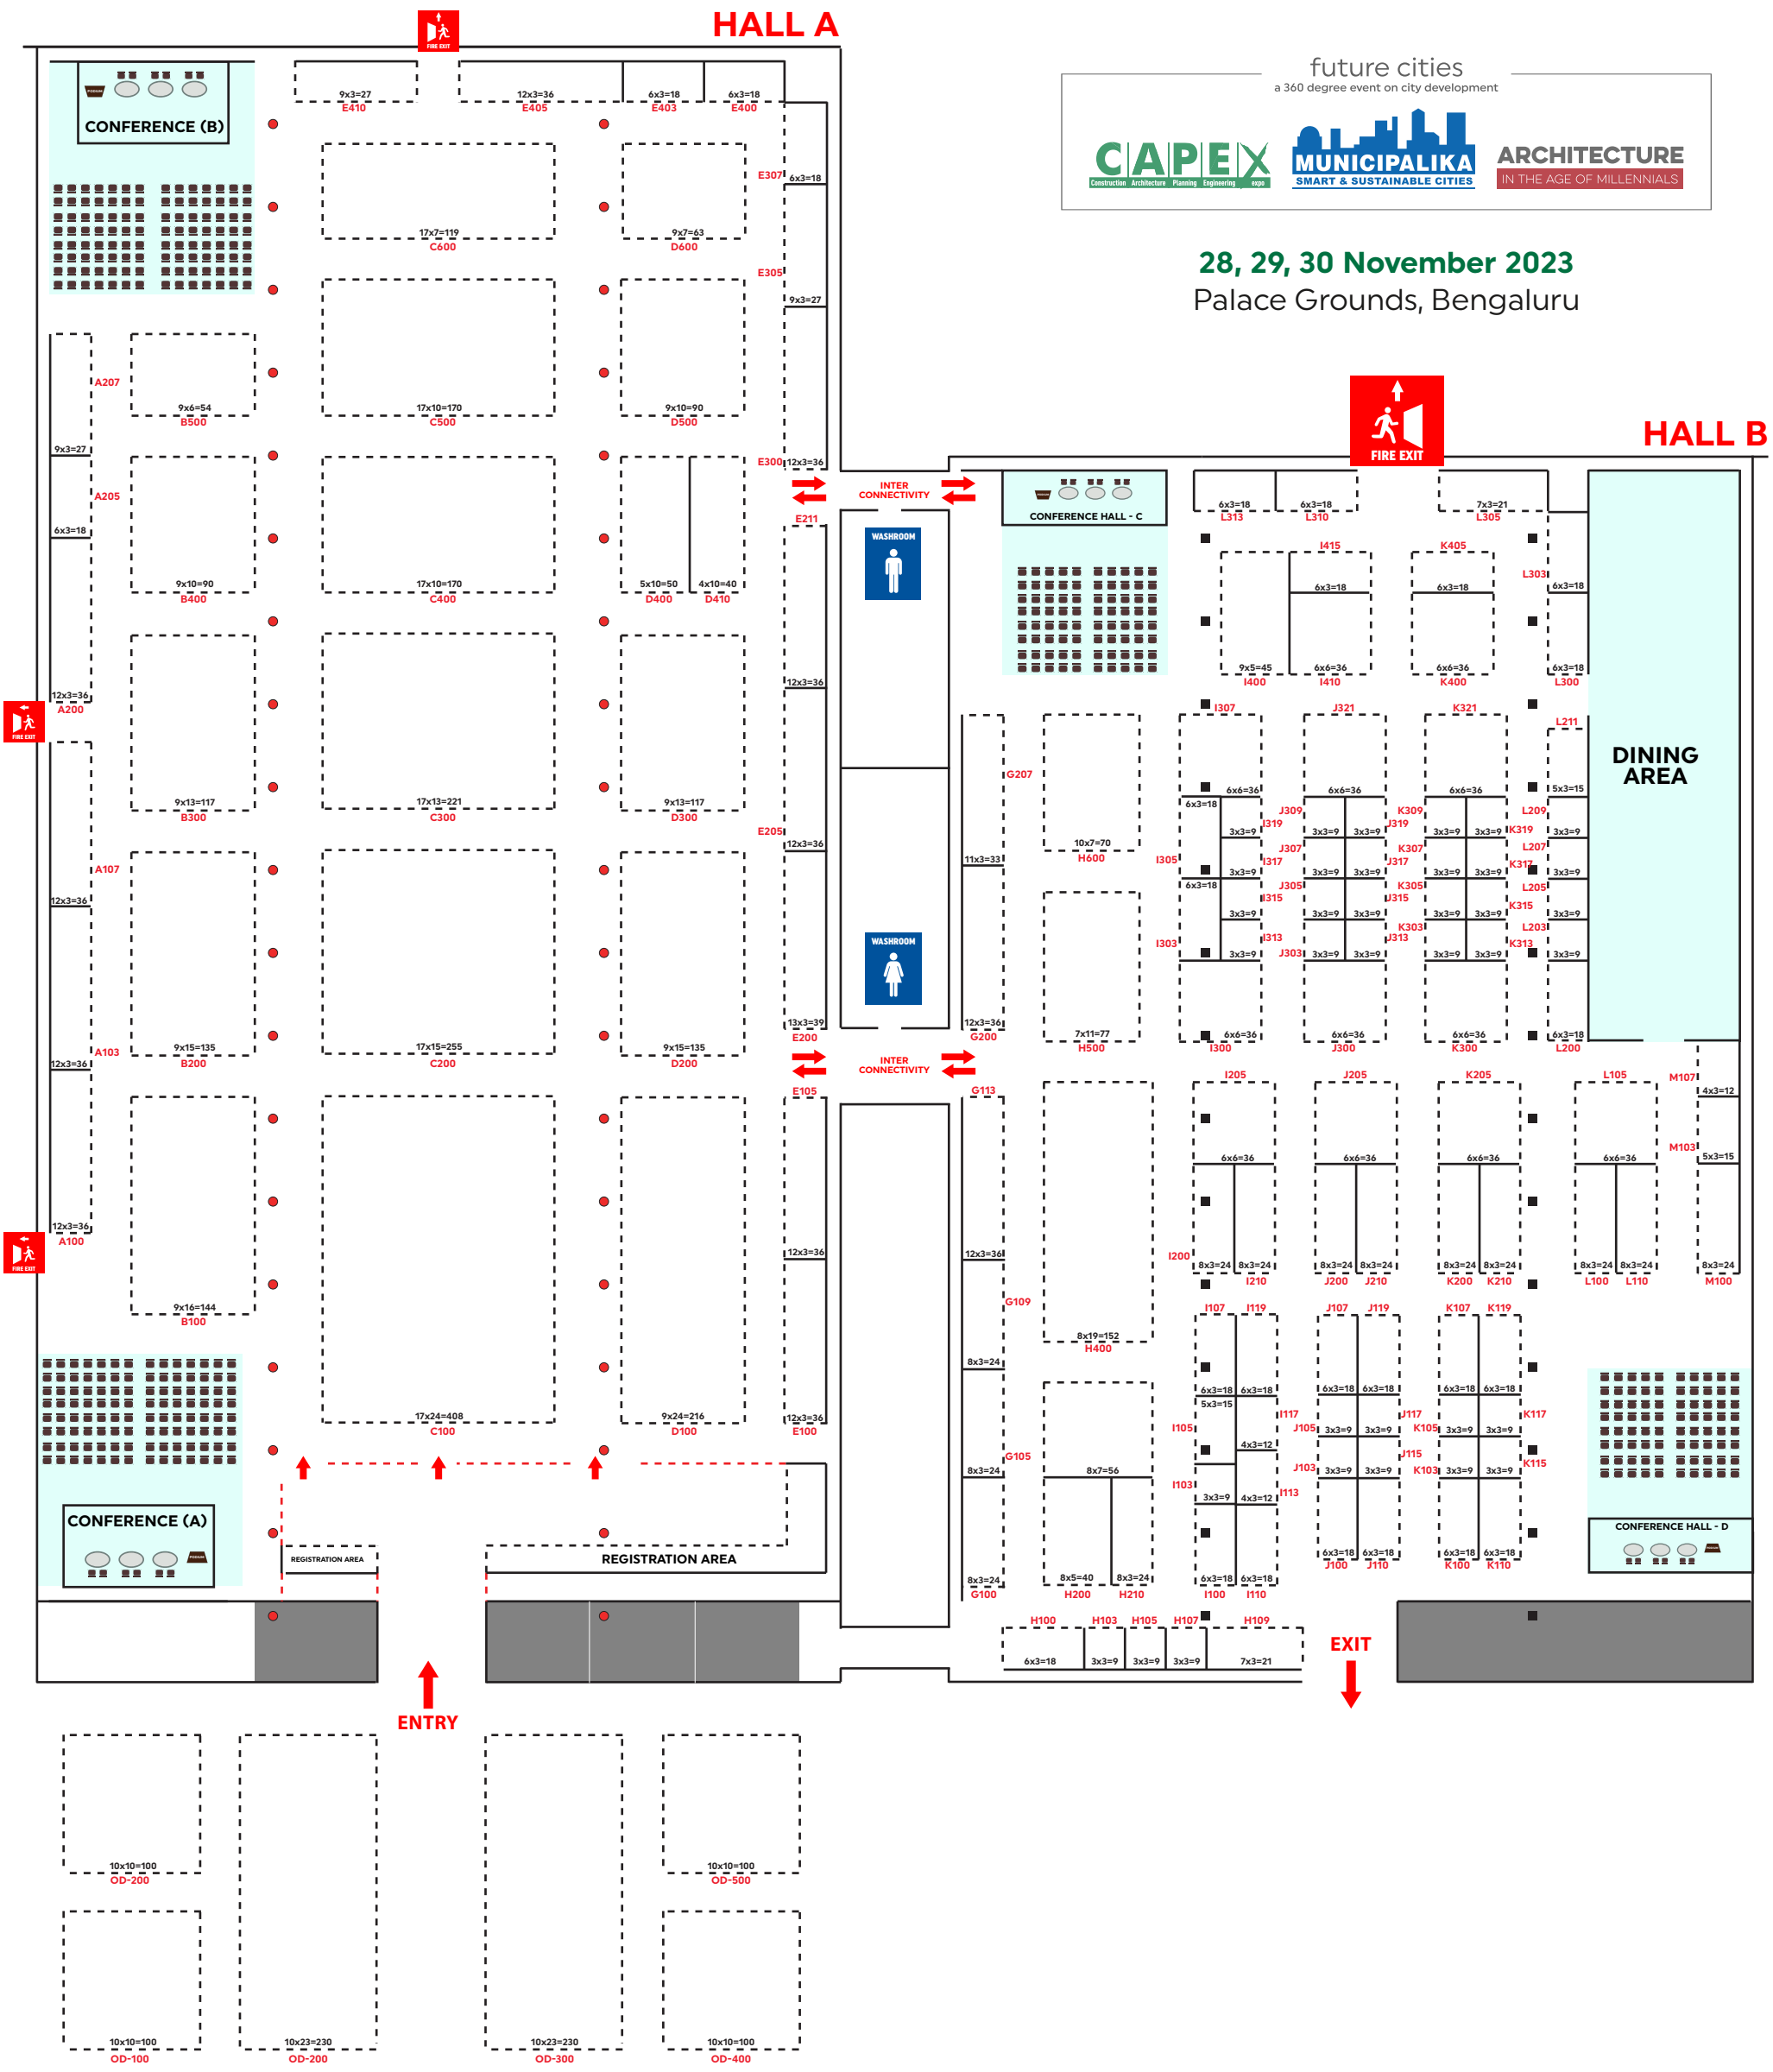

# HALL A

28, 29, 30 November 2023  
Palace Grounds, Bengaluru

# HALL B

## TRIPURAVASINI

NEW AIRPORT ROAD

NEW AIRPORT ROAD

GATE

\* Fairfest Media Limited reserves right to amend the exhibition floor plan & is not responsible for any change due to unforeseen circumstances.